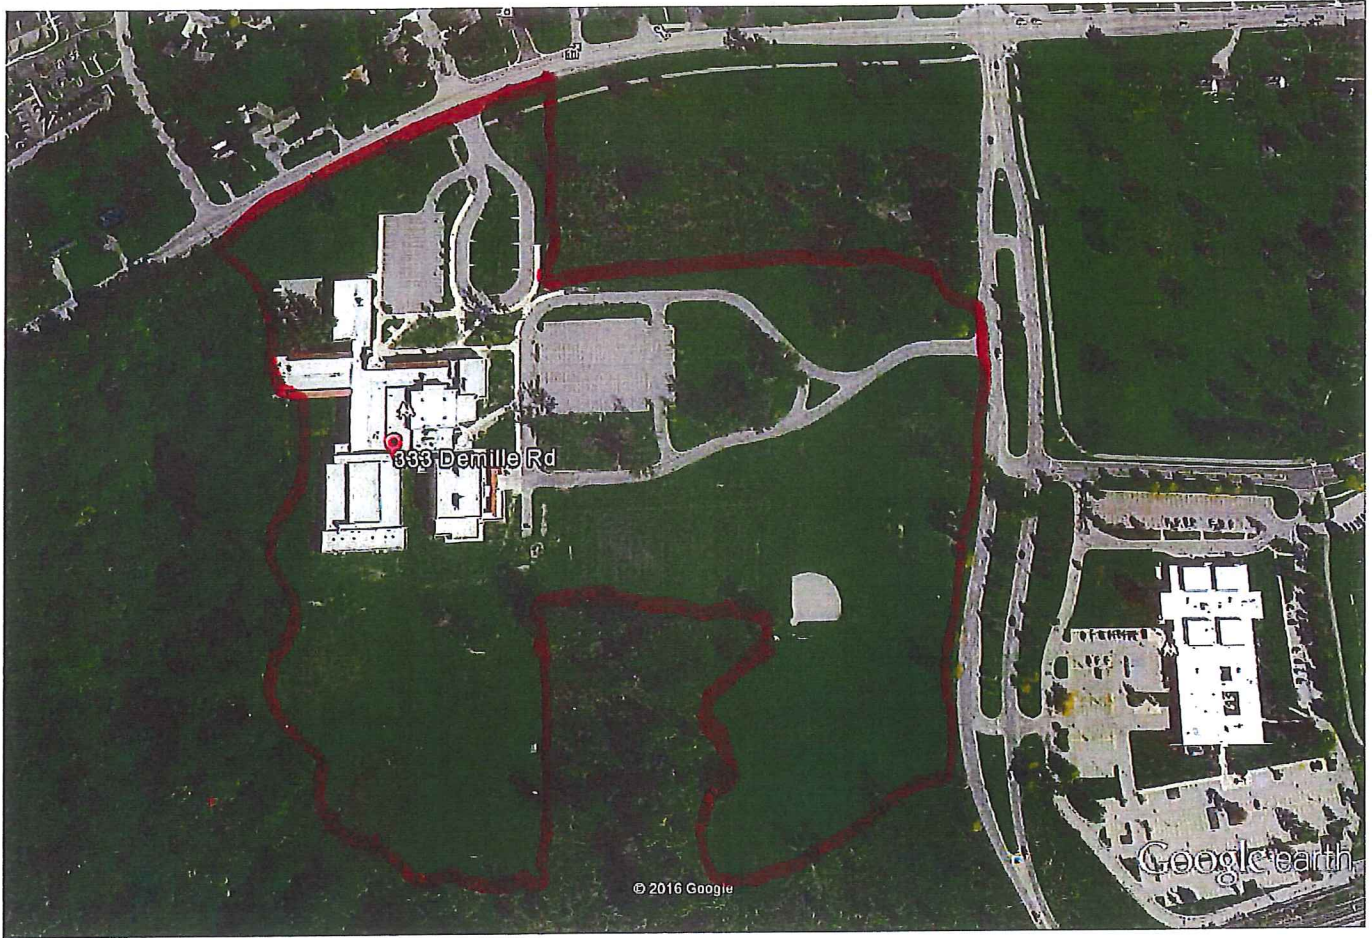

Attachment "B"

**Mayfield Elementary School
302 Plum Creek Road
Lapeer, MI 48446**

Attachment "B"

**Murphy Elementary School
1100 Pratt Road
Metamora, MI 48455**

Attachment "B"

**Rolland-Warner MS
3145 W. Genesee Road
Lapeer, MI 48446**

Attachment "B"

**White Building
201 Jefferson
Lapeer, MI 48446**

Attachment "B"

Zemmer MS
1920 Oregon
Lapeer, MI 48446

Attachment "B"

Walking
Path from
Zemmer / Sunset Dr
Must be part of Zemmer
East. Walking path is outlined
in Blue.
Fee Mark Miserer