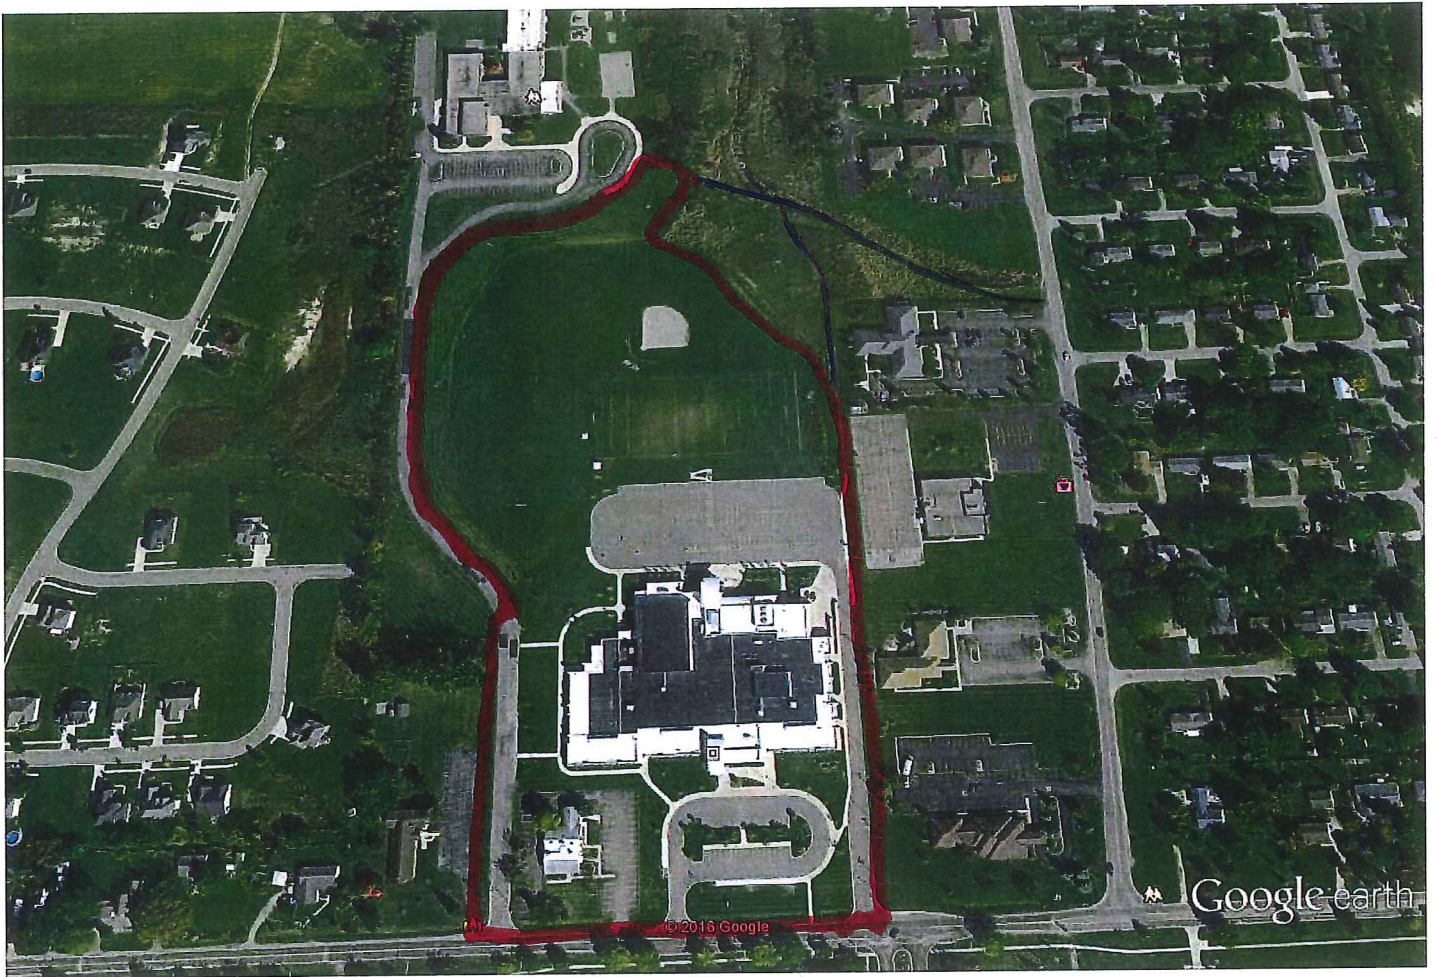

Attachment "B"

**Schickler Elementary School
2020 Oregon
Lapeer, MI 48446**

Attachment "B"

**Turrill Elementary School
785 S. Elm Street
Lapeer, MI 48446**

**Bus Garage
582 S. Calhoun Street
Lapeer, MI 48446**

Attachment "B"

**White Building
201 Jefferson
Lapeer, MI 48446**

Attachment "B"

Zemmer MS
1920 Oregon
Lapeer, MI 48446

Attachment "B"

Walking
Path from
Zemmer / Sunset Dr
Must be part of Zemmer
East. Walking path is outlined
in Blue.
Fee Mark Miserer