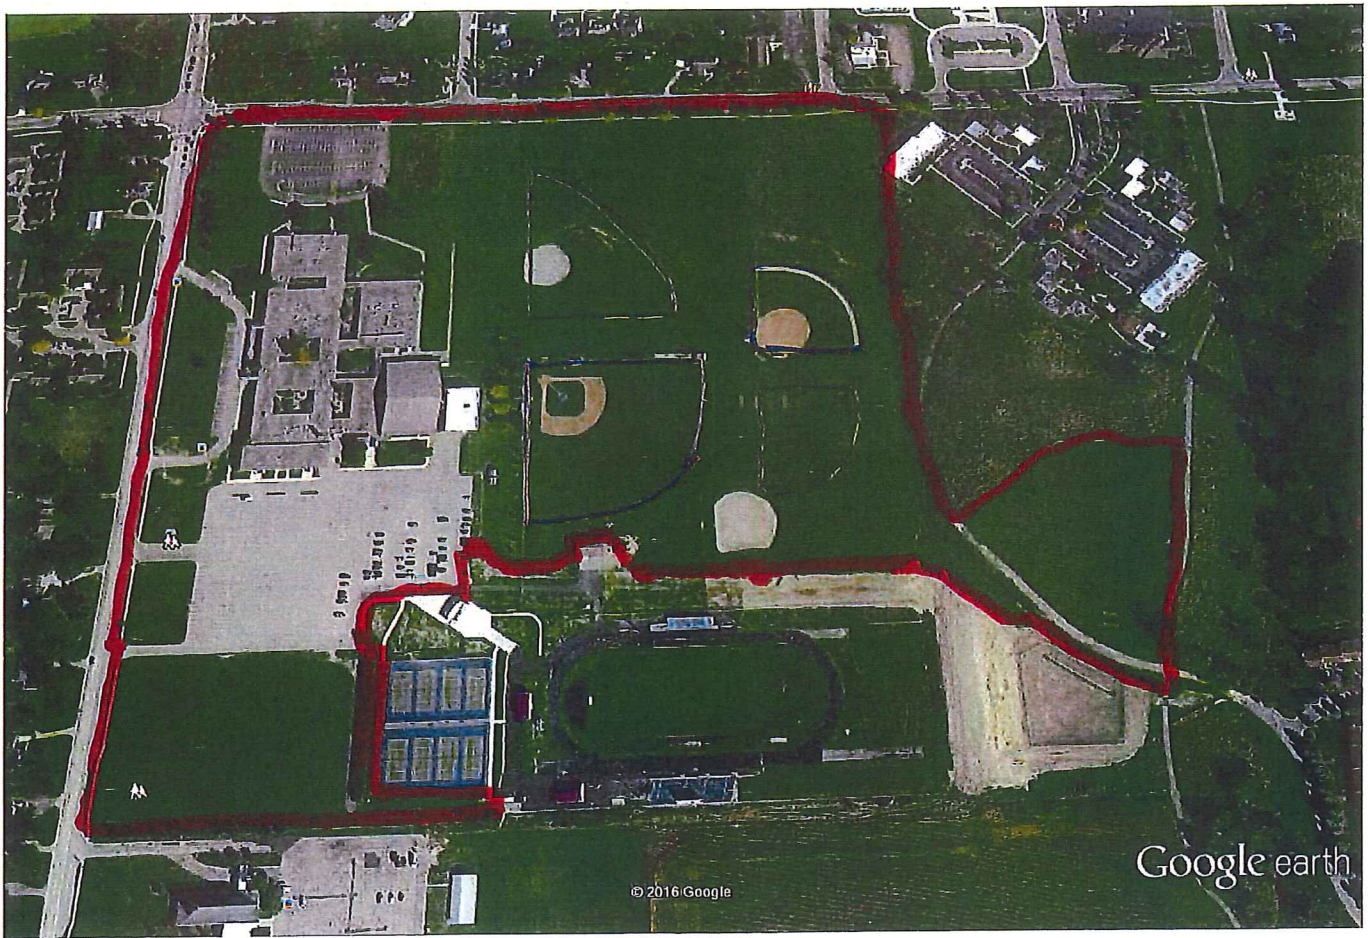

**Administration Building
250 Second Street
Lapeer, MI 48446**

Attachment "B"

**CFI – West Campus
170 Millville Road
Lapeer, MI 48446**

Attachment "B"

**Lapeer High School
933 S. Saginaw Street
Lapeer, MI 48446**

Attachment "B"

**Lapeer Homeschool @ Cramton
1220 Lake Nepessing Road
Lapeer, MI 48446**

Attachment "B"

**Lynch Elementary School
2035 Roods Lake Road
Lapeer, MI 48446**

Attachment "B"

**Maple Grove
2020 Imlay City Road
Lapeer, MI 48446**

Attachment "B"

**Mayfield Elementary School
302 Plum Creek Road
Lapeer, MI 48446**

Attachment "B"

**Murphy Elementary School
1100 Pratt Road
Metamora, MI 48455**

Attachment "B"

**Rolland-Warner MS
3145 W. Genesee Road
Lapeer, MI 48446**

Attachment "B"

**White Building
201 Jefferson
Lapeer, MI 48446**

Attachment "B"

Zemmer MS
1920 Oregon
Lapeer, MI 48446

Attachment "B"

Walking
Path from
Zemmer / Sunset Dr
Must be part of Zemmer
East. Walking path is outlined
in Blue.
Fee Mark Miserer