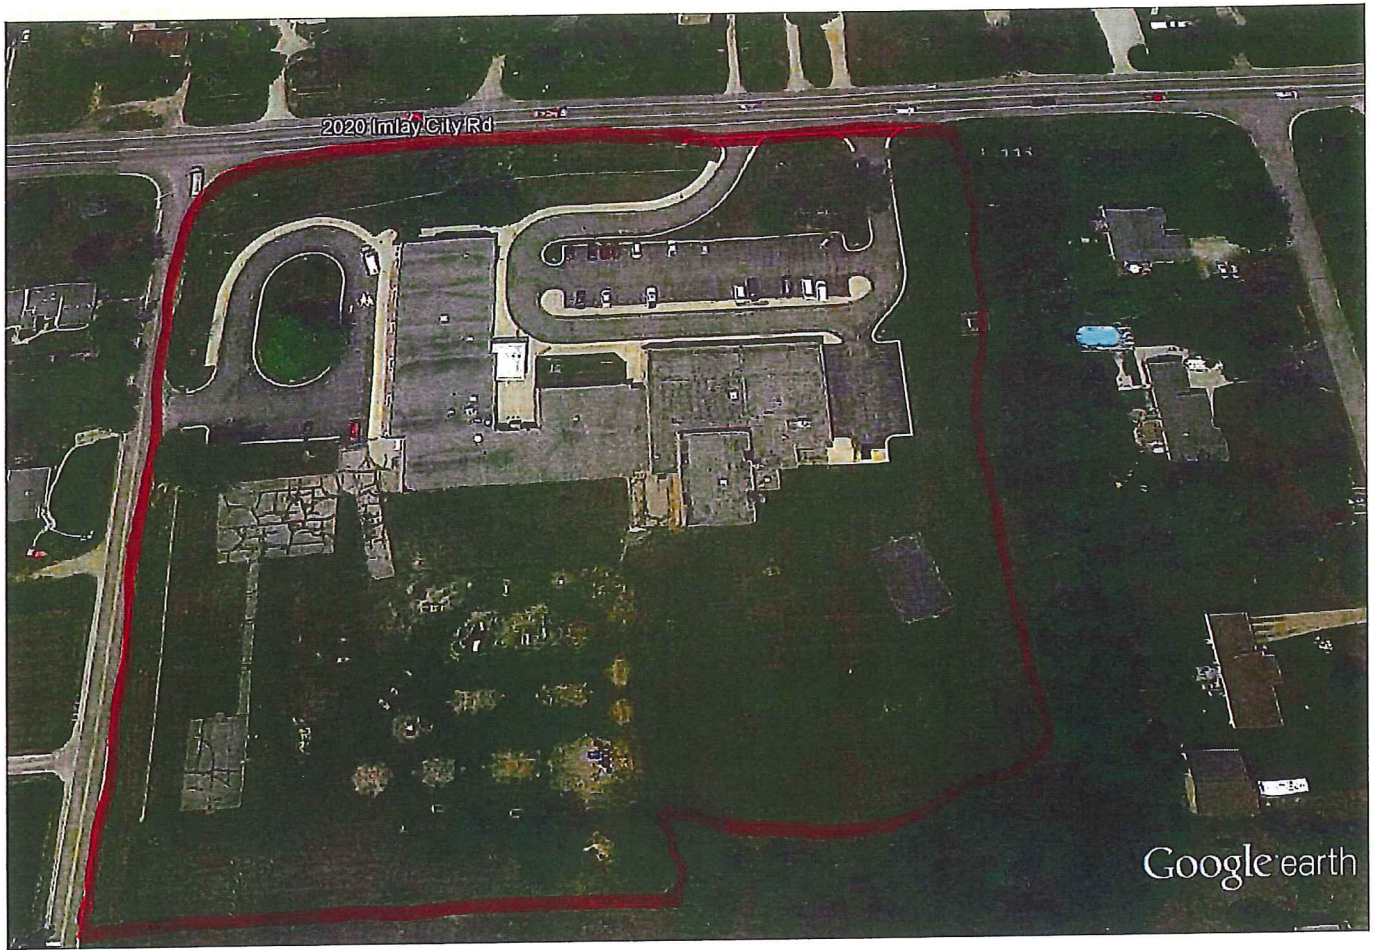

**Administration Building
250 Second Street
Lapeer, MI 48446**

Attachment "B"

**CFI – West Campus
170 Millville Road
Lapeer, MI 48446**

Attachment "B"

**Lapeer High School
933 S. Saginaw Street
Lapeer, MI 48446**

Attachment "B"

**Lapeer Homeschool @ Cramton
1220 Lake Nepessing Road
Lapeer, MI 48446**

Attachment "B"

**Lynch Elementary School
2035 Roods Lake Road
Lapeer, MI 48446**

Attachment "B"

**Maple Grove
2020 Imlay City Road
Lapeer, MI 48446**

Attachment "B"

**Mayfield Elementary School
302 Plum Creek Road
Lapeer, MI 48446**

Attachment "B"

**Murphy Elementary School
1100 Pratt Road
Metamora, MI 48455**

Attachment "B"

**Rolland-Warner MS
3145 W. Genesee Road
Lapeer, MI 48446**

Attachment "B"

**White Building
201 Jefferson
Lapeer, MI 48446**

Attachment "B"

Zemmer MS
1920 Oregon
Lapeer, MI 48446

Attachment "B"

Walking
Path from
Zemmer / Sunset Dr
Must be part of Zemmer
East. Walking path is outlined
in Blue.
Fee Mark Miserer