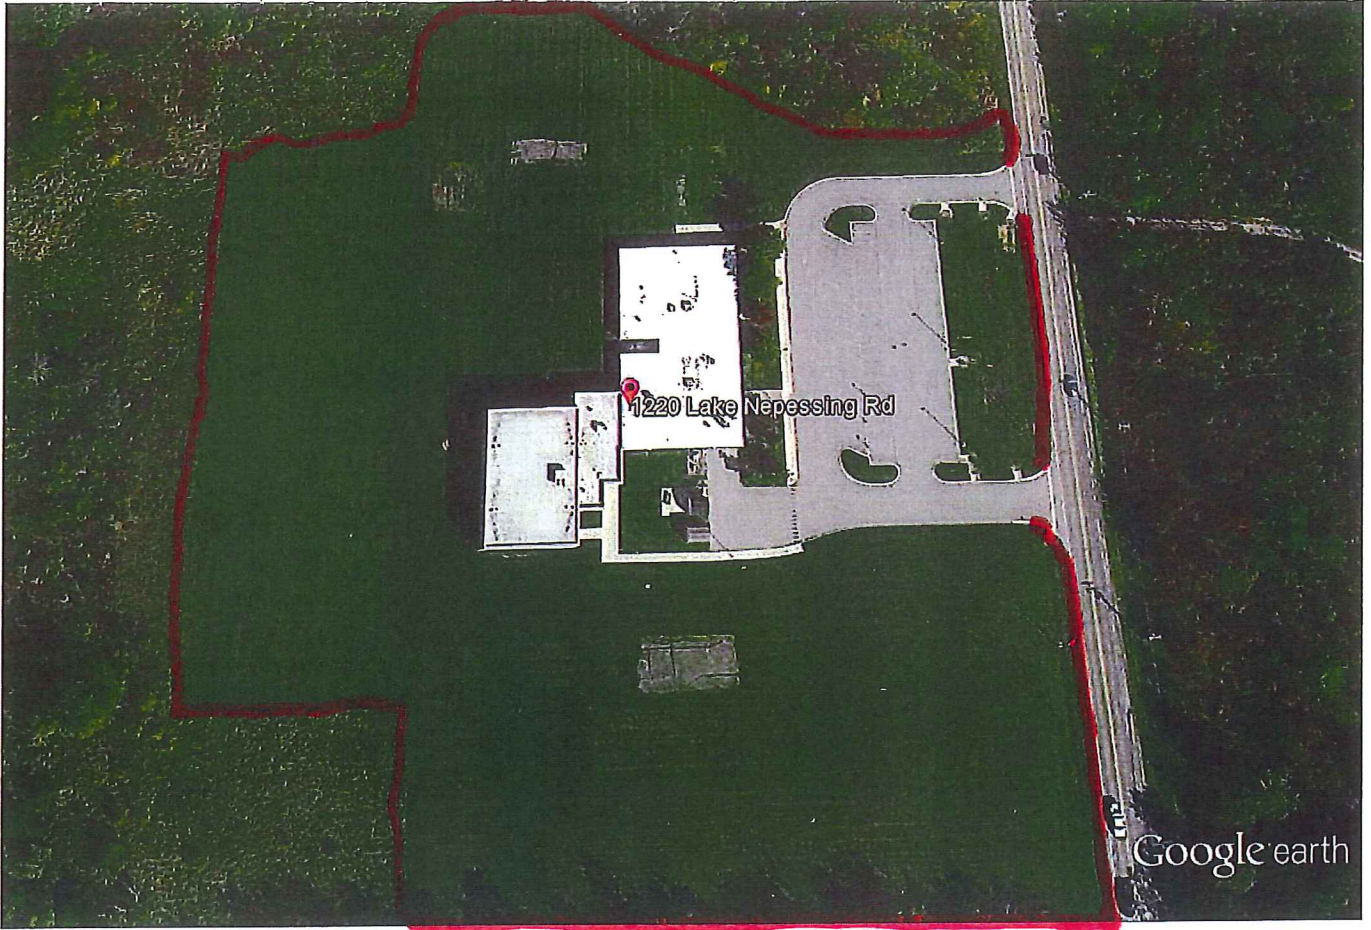

**Lapeer Homeschool @ Cramton
1220 Lake Nepessing Road
Lapeer, MI 48446**

Attachment "B"