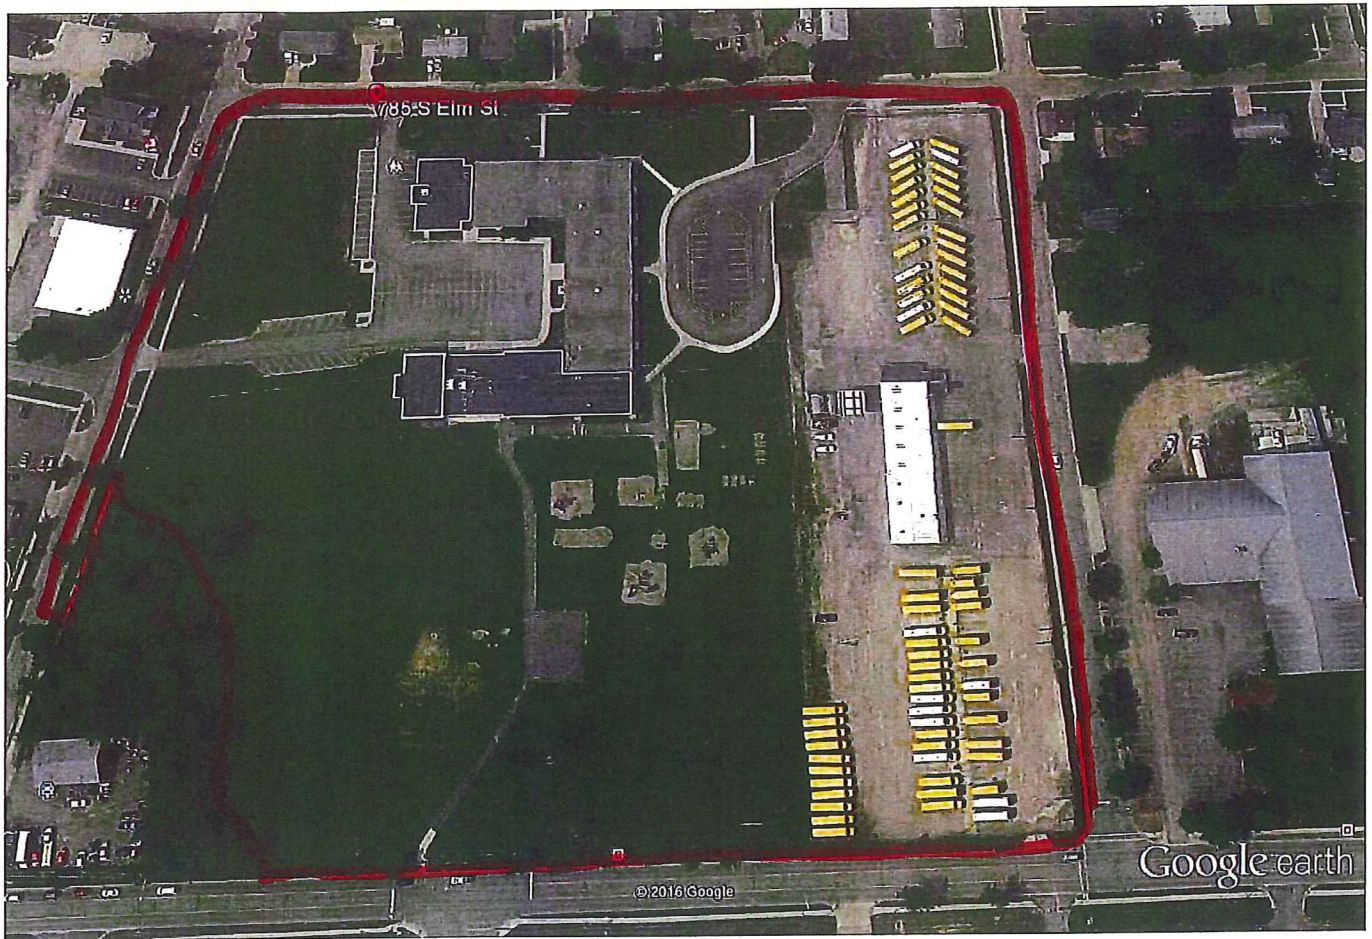

Attachment "B"

**Lapeer Homeschool @ Cramton
1220 Lake Nepessing Road
Lapeer, MI 48446**

Attachment "B"

**Lynch Elementary School
2035 Roods Lake Road
Lapeer, MI 48446**

Attachment "B"

**Maple Grove
2020 Imlay City Road
Lapeer, MI 48446**

Attachment "B"

**Mayfield Elementary School
302 Plum Creek Road
Lapeer, MI 48446**

Attachment "B"

**Murphy Elementary School
1100 Pratt Road
Metamora, MI 48455**

Attachment "B"

**Rolland-Warner MS
3145 W. Genesee Road
Lapeer, MI 48446**

Attachment "B"

**Schickler Elementary School
2020 Oregon
Lapeer, MI 48446**

Attachment "B"

**Turrill Elementary School
785 S. Elm Street
Lapeer, MI 48446**

**Bus Garage
582 S. Calhoun Street
Lapeer, MI 48446**

Attachment "B"

**White Building
201 Jefferson
Lapeer, MI 48446**

Attachment "B"

Zemmer MS
1920 Oregon
Lapeer, MI 48446

Attachment "B"

Walking
Path from
Zemmer / Sunset Dr
Must be part of Zemmer
East. Walking path is outlined
in Blue.
Fee Mark Miserer